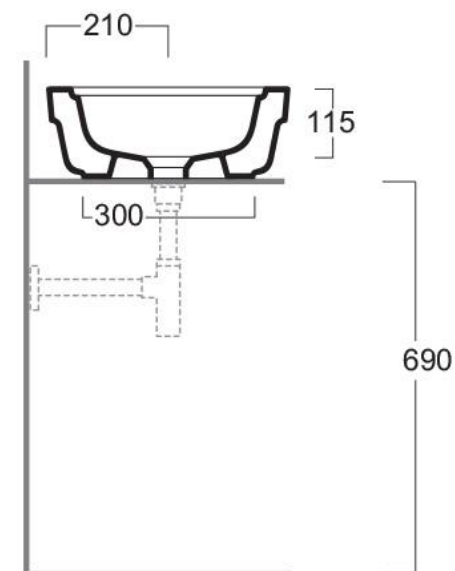

Evolution EVO-10

Art.no.: 715261392

Technical information:

Measurements: 58 x 42 x 16h cm.

Counter top washbasin 58.

White porcelain can withstand cleaning and descaling.

Designed by Terri Pecora.