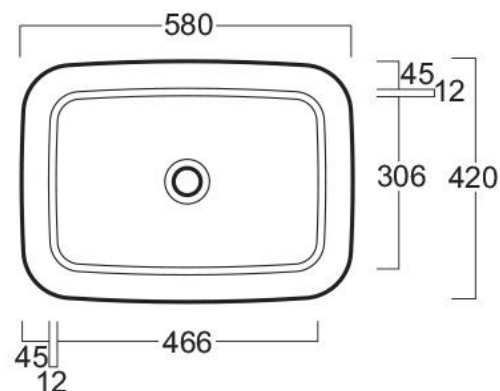

Evolution EVO-10

Art.no.: 715261392

Technical information:

Measurements: 58 x 42 x 16h cm.

Counter top washbasin 58.

White porcelain can withstand cleaning and descaling.

Designed by Terri Pecora.