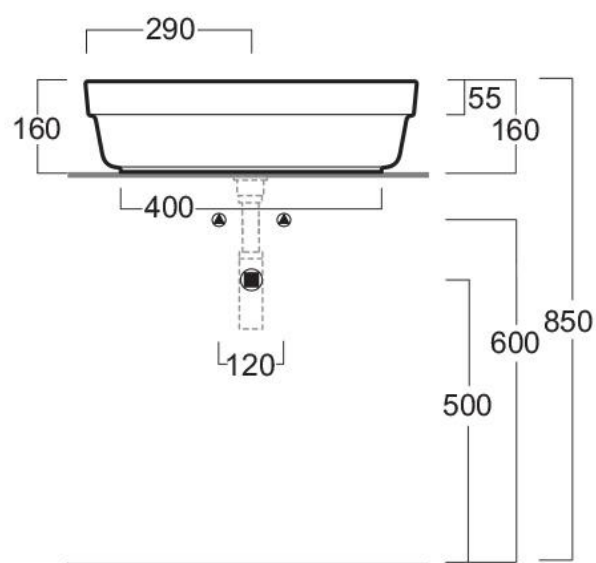

Evolution EVO-10

Art.no.: 715261392

Technical information:

Measurements: 58 x 42 x 16h cm.

Counter top washbasin 58.

White porcelain can withstand cleaning and descaling.

Designed by Terri Pecora.